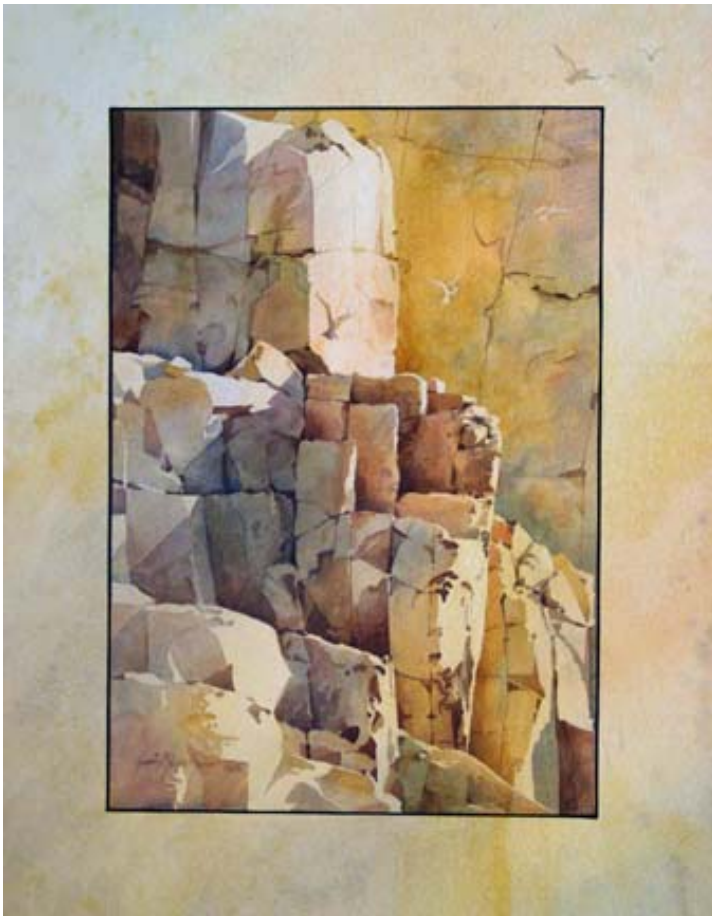

LAWRENCE GALLERY SHERIDAN
www.lawrencegallery.net (503) 843-3633

Gloria Miller Allen

WINTER WATERCOLOR
SHOW
December 2006

Nationally recognized artist Gloria Miller Allen will bring to December's show her newest rock-wall landscapes. Regardless of the subject Allen's main focus is to bring design, light, and value to her paintings. Honors include American Watercolor Society Signature Membership 2006, and Paint America Top 100 National Exhibit 2006.

"Canyon Flight II", Watercolor, 33"x 25", \$1,600

"By a Thin Thread", Watercolor, 29"x 44", \$2,000

"Sanctuary", Watercolor, 29"x 44", \$2,000

"Still Standing", Watercolor, 44"x 29", \$2000